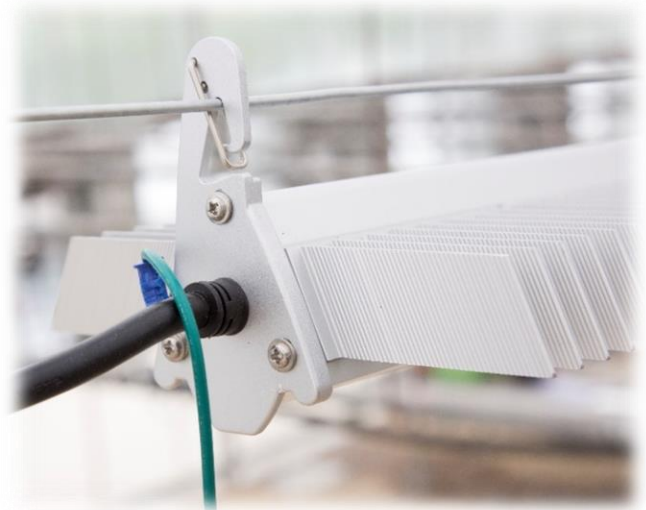

Arize Element™

Top Lighting

Greenhouses and Indoor Farms

Arize Element™ Top lighting is a LED growing system designed to enhance Greenhouse and Indoor farming. The system delivers high light output with less heat than a HID (HPS or MH) system and provides the perfect spectrum to grow efficiently year-round.

Optimized Growth

- **Purple for Plants:** A mix of red and blue on the spectrum successfully targets plants to allow for photosynthesis and maximum absorption of light
- **Pink for Harvesting:** This broad spectrum allows workers to monitor growth
- **White for Architecture:** Mix of colored light tuned and optimized to allow for ideal growth conditions while highlighting the plant's beauty

Features

- New high efficiency LEDs
- Low weight and novel hanging feature makes installation easier and less costly
- Modular design allows for LED fixture or power supply to be replaced independently
- Footprint and installation method minimizes shadowing allowing more sunlight to enter
- IP66 rated and UL wet rated
- Operating Environment: 0°C to +40°C
- L80/36,000 hours per TM-21
- 5 year limited warranty
- Negligible heat radiation when compared to HID fixture
- Impact resistant design made of polycarbonate and aluminum
- Higher PPF and Efficacy than HID