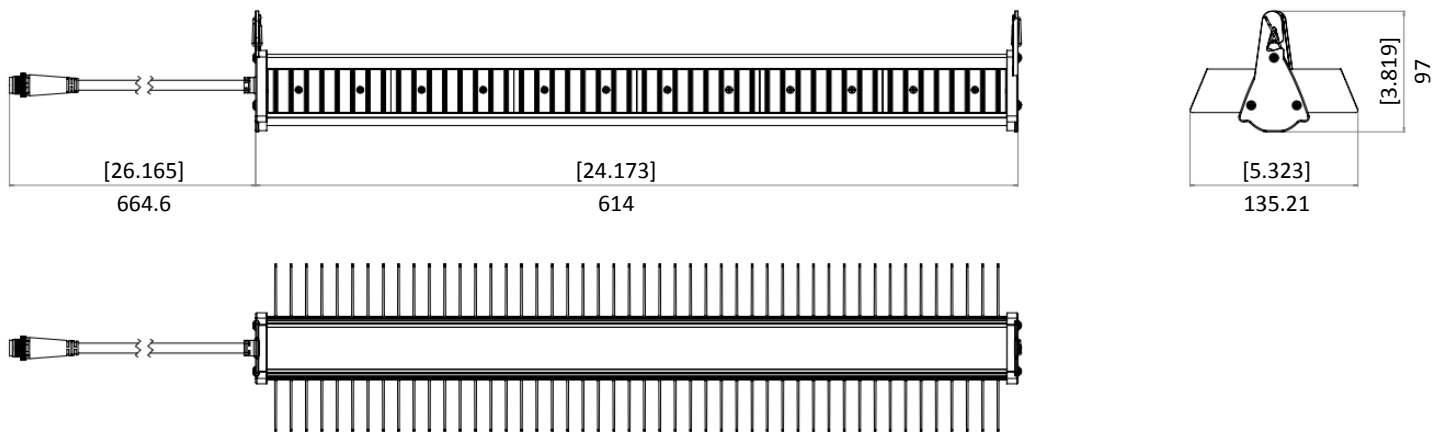

Product Information

Model Number	Description	Growth Type	Electrical Power (W)	($\mu\text{mol/s}$)	Efficacy ($\mu\text{mol/J}$)	Package Quantity
93067254	GEHR3007M-N120CH-PPR-1	Reproductive	200	554	2.77	2pc / box
93067255	GEHR3007M-N120CH-PPB-1	Balance	200	499	2.50	2pc / box

Accessories

SKU	Description	Long Description	Package Quantity
93064969	GEPSC070-210G-ADFNA	120V-240V, 210W Driver	1pc
93067607	GECA30A18-AA06B	Extension cable for Rosary 6 feet, UL	40pcs / box
93067608	GECA30A18-AA12B	Extension cable for Rosary 12 feet, UL	20pcs / box

Mechanical Outline Dimensions in [inches]. Metric equivalent mm.

Distributed by